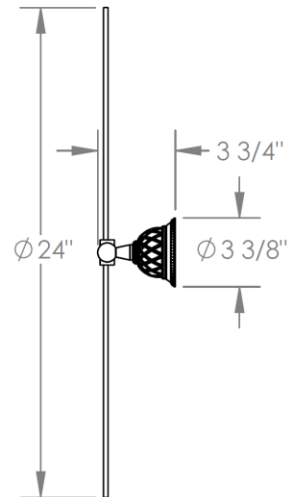

**180-0.9C-\_\_**  
Wall Mounted 24" Round Pivot Mirror