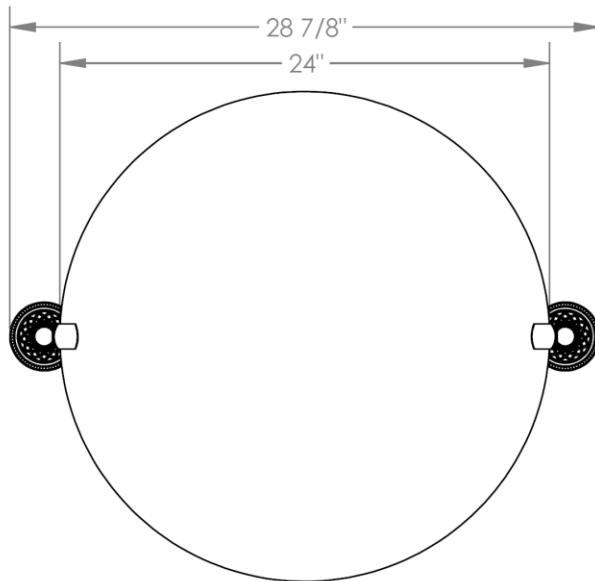

**180-0.9C-\_\_**  
Wall Mounted 24" Round Pivot Mirror