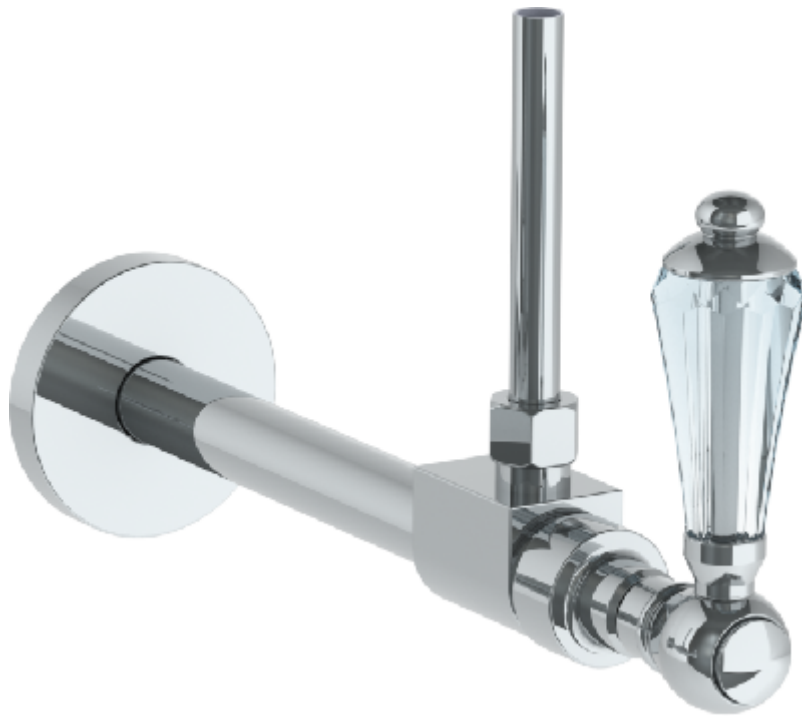

201-MAS7-SWA

Toilet Angle Stop Kit

1/2" Sweat x 3/8" ID Compression

90° turn ceramic cartridge, CCW on, CW off

Copper Riser Length: 20"

Coupling nut to the toilet tank is not included.

Meets the applicable requirements of ASME A112.18.1-2005/CSA B125.1-05, entitled "Plumbing Supply Fittings"