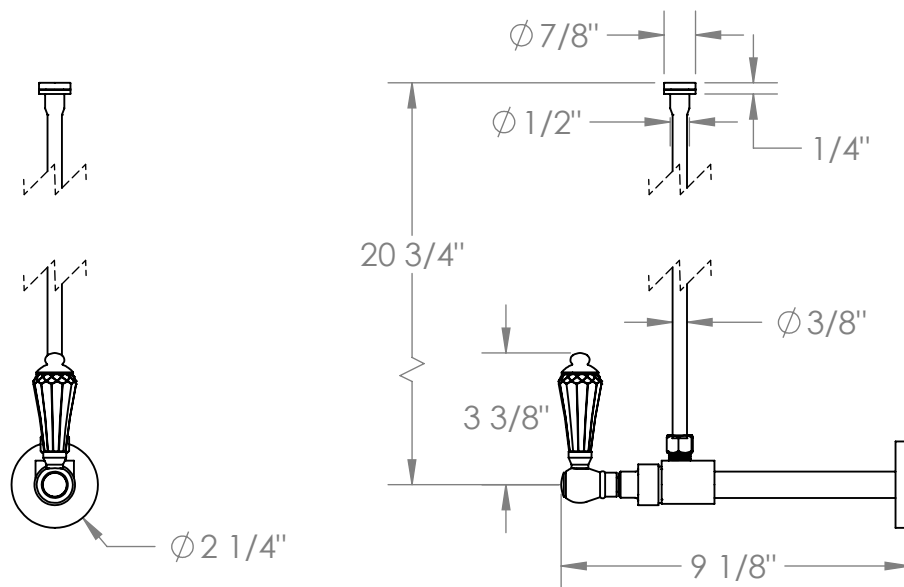

201-MAS7-SWA

Toilet Angle Stop Kit

1/2" Sweat x 3/8" ID Compression

90° turn ceramic cartridge, CCW on, CW off

Copper Riser Length: 20"

Coupling nut to the toilet tank is not included.

Meets the applicable requirements of ASME A112.18.1-2005/CSA B125.1-05, entitled "Plumbing Supply Fittings"