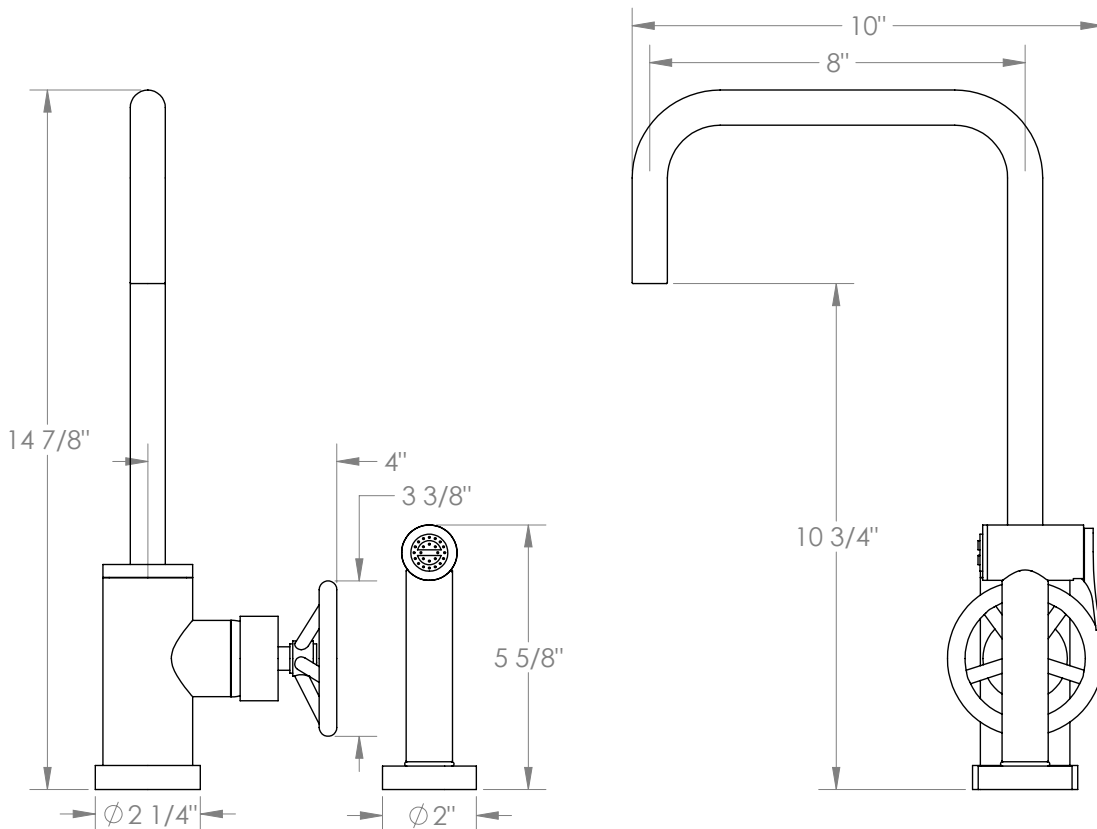

WATERMARK

BROOKLYN, NEW YORK

Brooklyn

31-7.4-BK

Deck Mounted 2 Hole Kitchen Set with Side Spray

- Side Spray Hose Length: 50" (Final Length May Vary)
- Fits Deck Up To 1-1/2" Thick
- Recommended Mounting Hole: 1-3/8"
- Brass Construction
- Flow Rate: 1.75 GPM
- Ceramic Mixing Cartridge
- 360° Rotating Spout
- Professional Installation Required

Available in all finishes shown on the [Watermark Designs website](https://www.watermark-designs.com)

Meets the applicable requirements of ASME A112.18.1/CSA B125.1, entitled "Plumbing Supply Fittings".

Watermark Designs reserves the right to make revisions without notice to product specifications. All product dimensions are nominal.

04/2024

350 Dewitt Ave. Brooklyn, NY 11207 USA | T: 1 718 257 2800 | F: 1 718 257 2144 | customerservice@watermark-designs.com