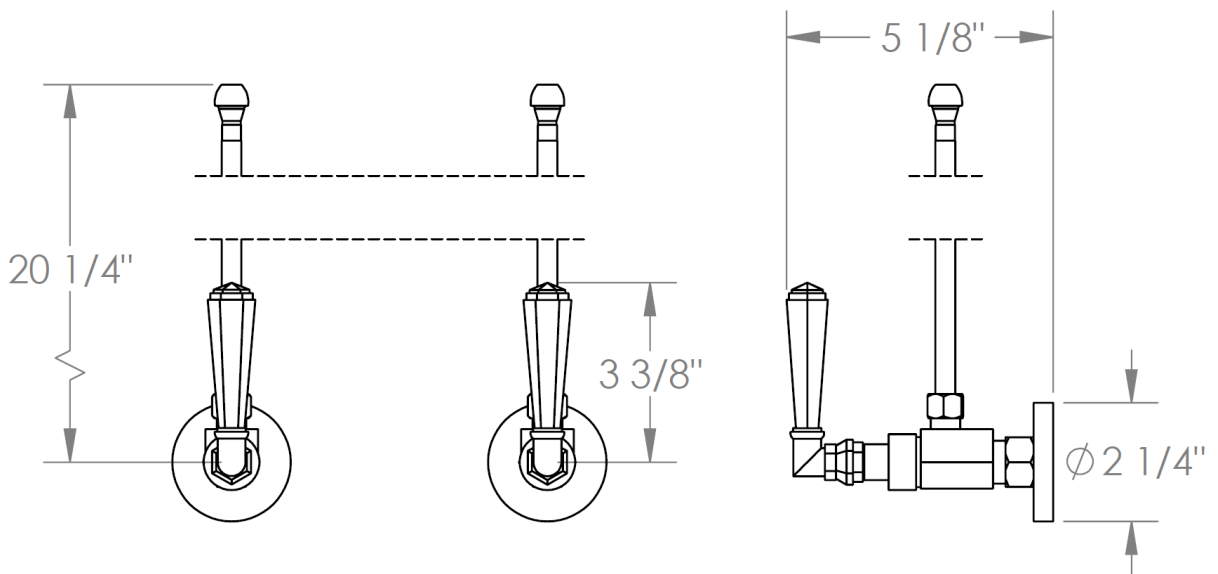

314-MAS1-
Lavatory Angle Stop Kit
1/2" Compression x 3/8" OD Compression

WATERMARK DESIGNS 1/4/2019

350 Dewitt Ave Brooklyn NY 11207 USA T 718 257 2800 F 718 257 2144 info@watermark-designs.com

HANDLE TRIM OPTIONS