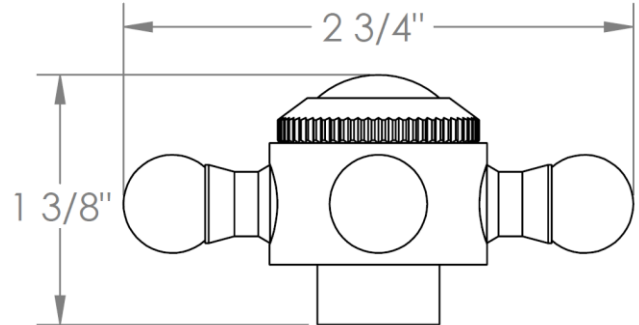

XX – SHETFIELD