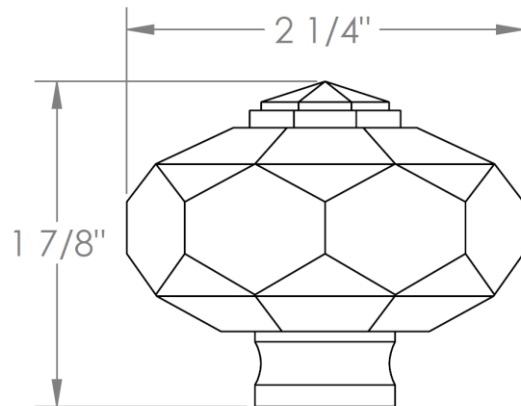

CRY5 – MARMONT