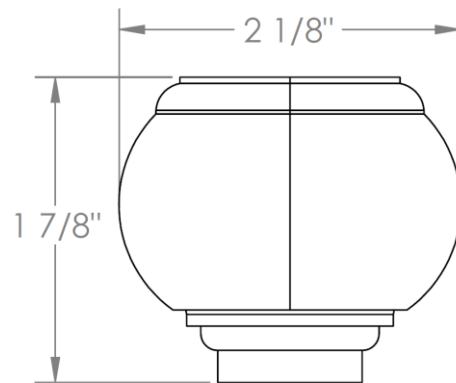

HANDLE TRIM OPTIONS

CRY4 – ROOSEVELT

CRY5 – MARMONT

T6 – NEWTON