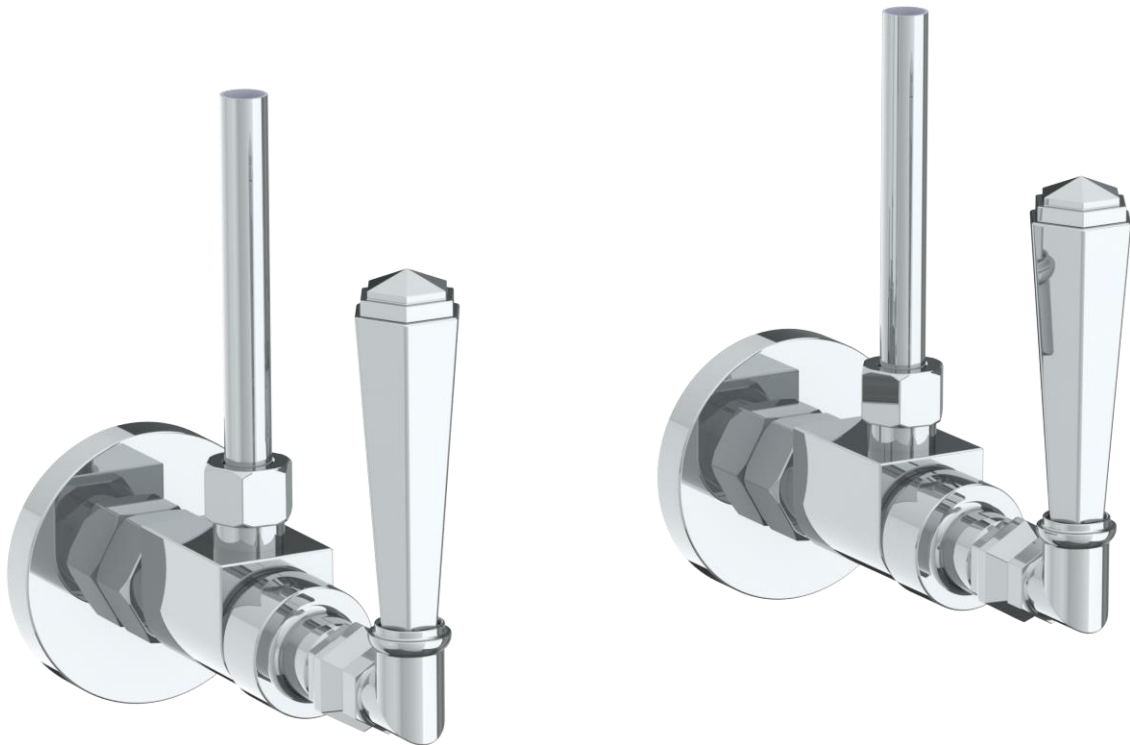

314-MAS1-
Lavatory Angle Stop Kit
1/2" Compression x 3/8" OD Compression

WATERMARK DESIGNS 1/4/2019

350 Dewitt Ave Brooklyn NY 11207 USA T 718 257 2800 F 718 257 2144 info@watermark-designs.com

HANDLE TRIM OPTIONS