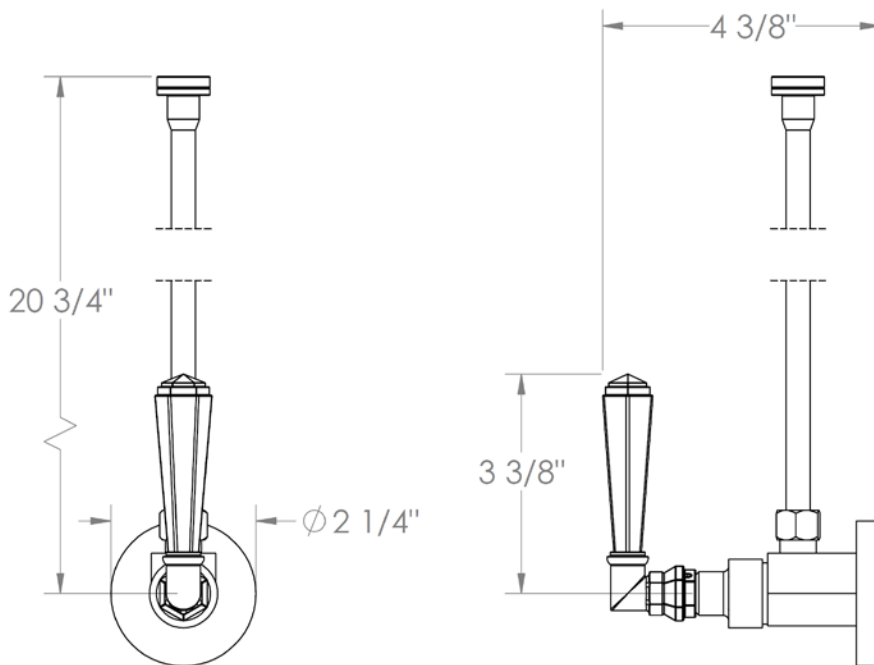

314-MAS6-
Toilet Angle Stop Kit
1/2" IPS x 3/8" OD Compression

WATERMARK DESIGNS 6/13/2018

HANDLE TRIM OPTIONS

CRY4 – ROOSEVELT

CRY5 – MARMONT

T6 – NEWTON

XX – SHETFIELD

YY – NEWPORT