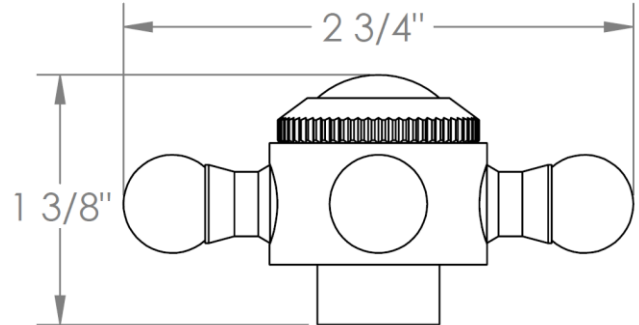

314-MAS6-
Toilet Angle Stop Kit
1/2" IPS x 3/8" OD Compression

WATERMARK DESIGNS 6/13/2018

HANDLE TRIM OPTIONS

CRY4 – ROOSEVELT

CRY5 – MARMONT

T6 – NEWTON

XX – SHETFIELD

YY – NEWPORT