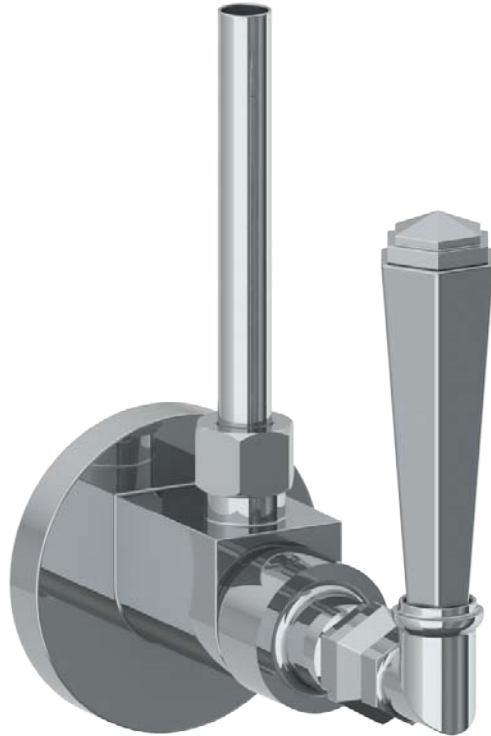

314-MAS6-
Toilet Angle Stop Kit
1/2" IPS x 3/8" OD Compression

WATERMARK DESIGNS 6/13/2018

HANDLE TRIM OPTIONS

CRY4 – ROOSEVELT

CRY5 – MARMONT

T6 – NEWTON

XX – SHETFIELD

YY – NEWPORT