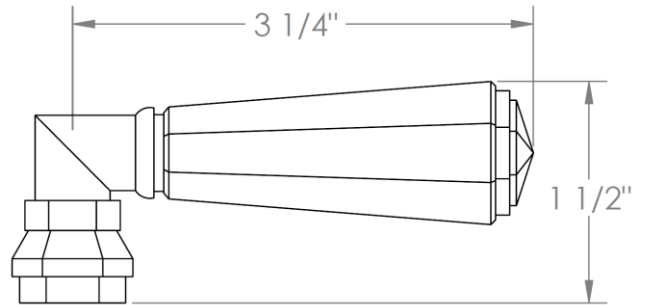

314-MAS6-
Toilet Angle Stop Kit
1/2" IPS x 3/8" OD Compression

WATERMARK DESIGNS 6/13/2018

HANDLE TRIM OPTIONS

CRY4 – ROOSEVELT

CRY5 – MARMONT

T6 – NEWTON

XX – SHETFIELD

YY – NEWPORT