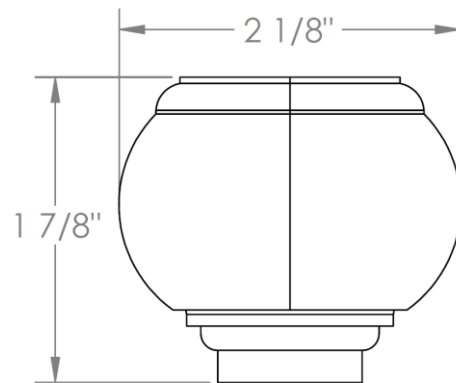

314-MAS6-
Toilet Angle Stop Kit
1/2" IPS x 3/8" OD Compression

WATERMARK DESIGNS 6/13/2018

HANDLE TRIM OPTIONS

CRY4 – ROOSEVELT

CRY5 – MARMONT

T6 – NEWTON

XX – SHETFIELD

YY – NEWPORT