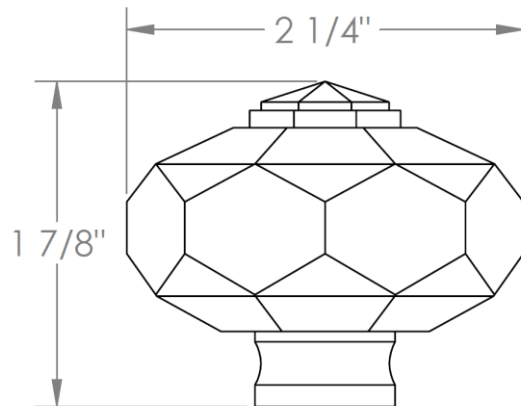

314-MAS6-
Toilet Angle Stop Kit
1/2" IPS x 3/8" OD Compression

WATERMARK DESIGNS 6/13/2018

HANDLE TRIM OPTIONS

CRY4 – ROOSEVELT

CRY5 – MARMONT

T6 – NEWTON

XX – SHETFIELD

YY – NEWPORT