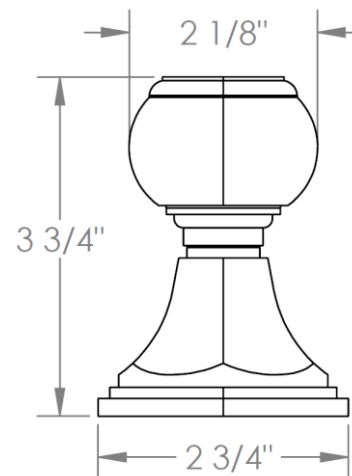

314-WTR2-__

Wall Mounted 2-Valve Trim Kit

Includes Alignment Kit

Requires SS-506 concealed rough

HANDLE TRIM OPTIONS

CRY4 – ROOSEVELT

CRY5 – MARMONT

T6 – NEWTON