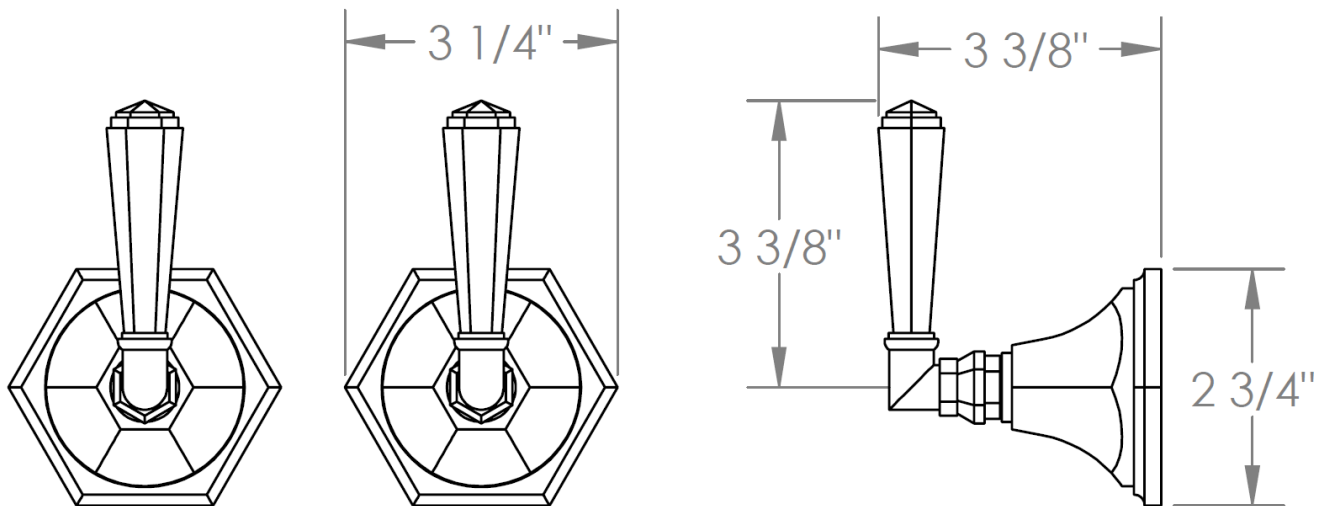

314-WTR2-__

Wall Mounted 2-Valve Trim Kit

Includes Alignment Kit

Requires SS-506 concealed rough

HANDLE TRIM OPTIONS

CRY4 – ROOSEVELT

CRY5 – MARMONT

T6 – NEWTON