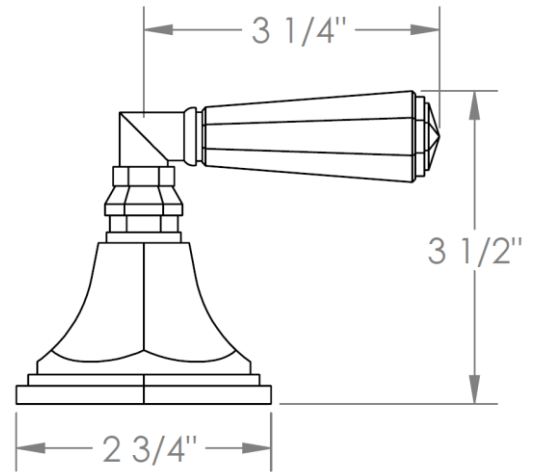

314-WTR2-__

Wall Mounted 2-Valve Trim Kit

Includes Alignment Kit

Requires SS-506 concealed rough

HANDLE TRIM OPTIONS

CRY4 – ROOSEVELT

CRY5 – MARMONT

T6 – NEWTON