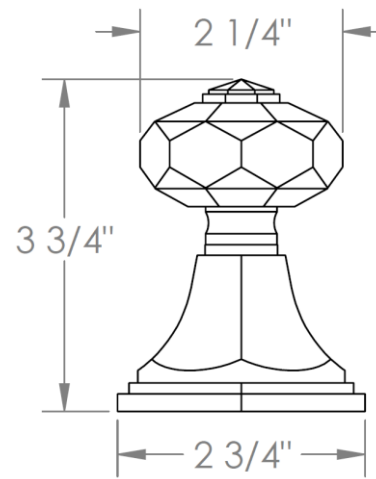

314-WTR2-__

Wall Mounted 2-Valve Trim Kit

Includes Alignment Kit

Requires SS-506 concealed rough

HANDLE TRIM OPTIONS

CRY4 – ROOSEVELT

CRY5 – MARMONT

T6 – NEWTON