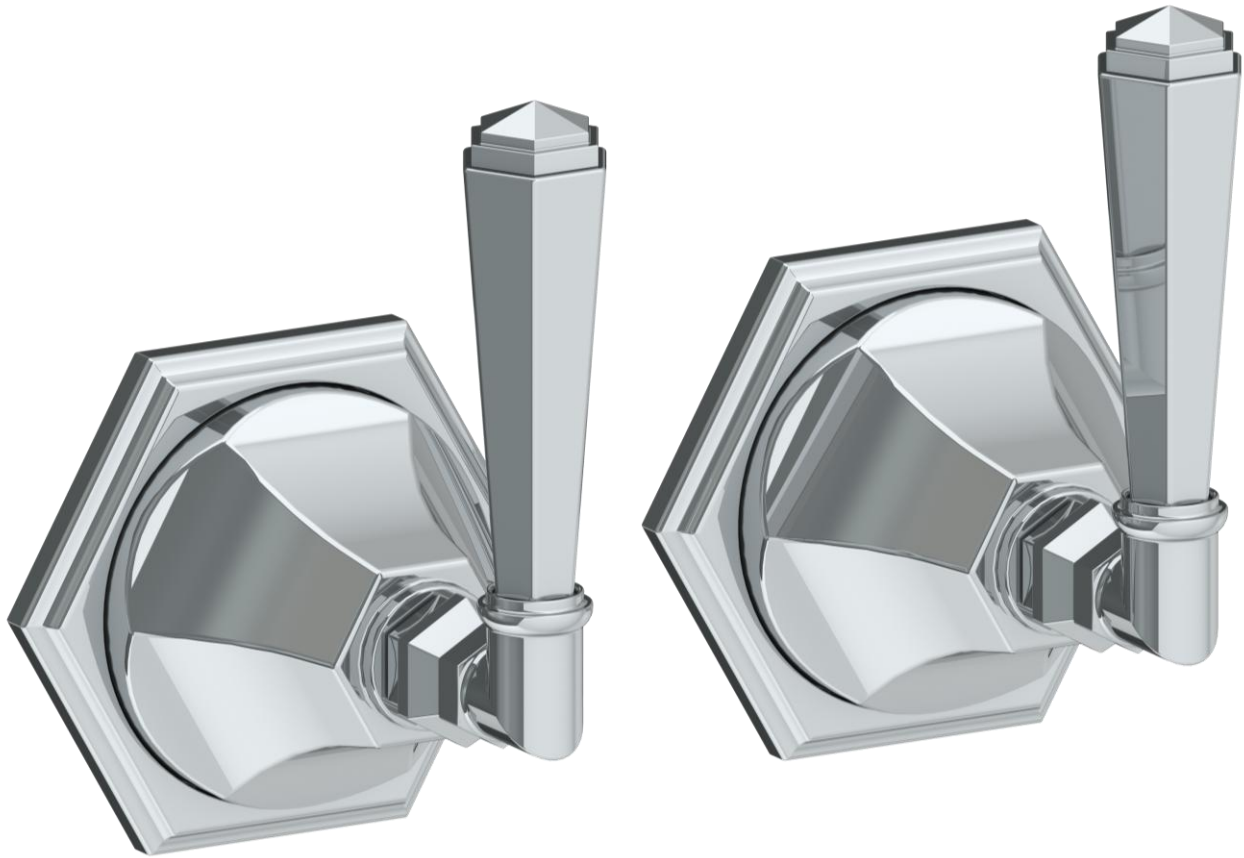

314-WTR2-__

Wall Mounted 2-Valve Trim Kit

Includes Alignment Kit

Requires SS-506 concealed rough

HANDLE TRIM OPTIONS

CRY4 – ROOSEVELT

CRY5 – MARMONT

T6 – NEWTON