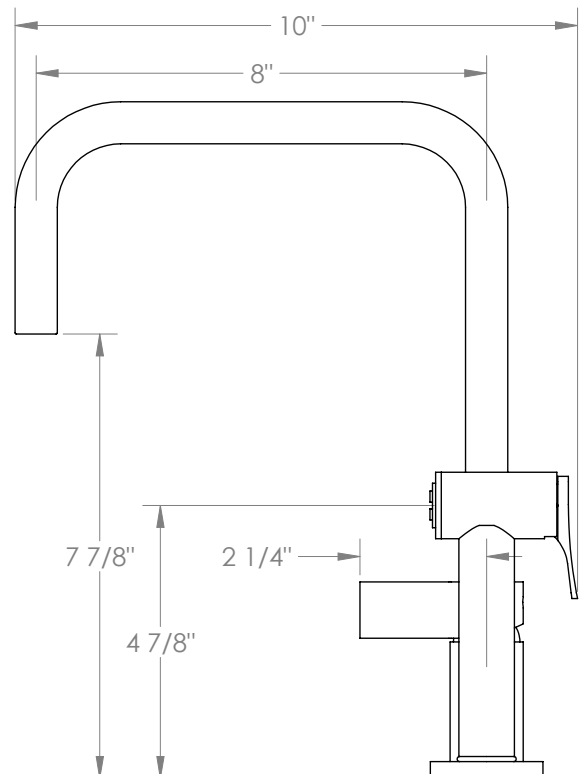

WATERMARK

BROOKLYN, NEW YORK

Blue

37-7.1.3A-BL2V

Deck Mounted, Single Handle Faucet with Side Spray
Spray

- Side Spray Hose Length: 50" (Final Length May Vary)
- Fits Deck Up To 1-3/4" Thick
- Recommended Mounting Hole: 1-3/8"
- All Lead-Free Brass Construction
- Flow Rate: 1.75 GPM
- Ceramic Mixing Cartridge
- 360° Rotating Spout
- Professional Installation Required

Available in all finishes shown on the [Watermark Designs website](https://www.watermark-designs.com)

Meets the applicable requirements of ASME A112.18.1-2005/CSA B125.1-05, entitled "Plumbing Supply Fittings".

Watermark Designs reserves the right to make revisions without notice to produce specifications. All product dimensions are nominal.

09/2023

350 Dewitt Ave. Brooklyn, NY 11207 USA | T: 1 718 257 2800 | F: 1 718 257 2144 | customerservice@watermark-designs.com