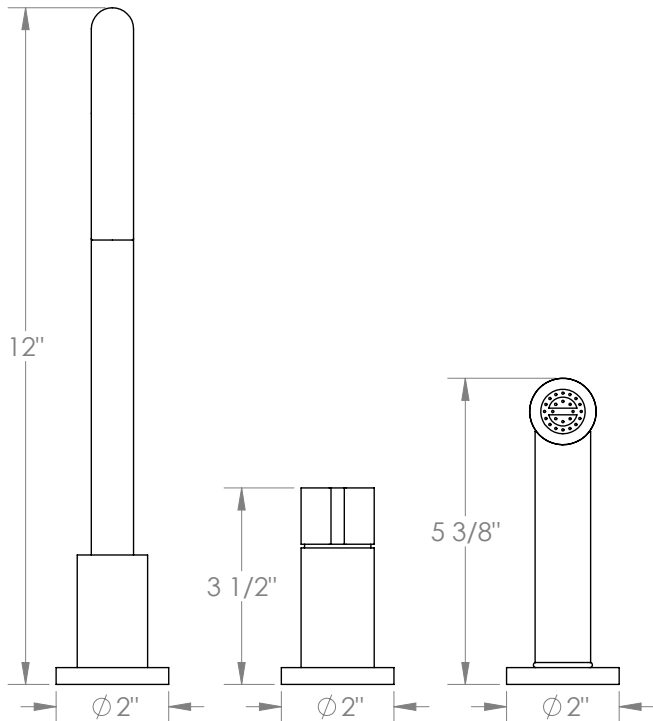

WATERMARK

BROOKLYN, NEW YORK

Blue

37-7.1.3A-BL2V

Deck Mounted, Single Handle Faucet with Side Spray
Spray

- Side Spray Hose Length: 50" (Final Length May Vary)
- Fits Deck Up To 1-3/4" Thick
- Recommended Mounting Hole: 1-3/8"
- All Lead-Free Brass Construction
- Flow Rate: 1.75 GPM
- Ceramic Mixing Cartridge
- 360° Rotating Spout
- Professional Installation Required

Available in all finishes shown on the [Watermark Designs website](https://www.watermark-designs.com)

Meets the applicable requirements of ASME A112.18.1-2005/CSA B125.1-05, entitled "Plumbing Supply Fittings".

Watermark Designs reserves the right to make revisions without notice to produce specifications. All product dimensions are nominal.

09/2023

350 Dewitt Ave. Brooklyn, NY 11207 USA | T: 1 718 257 2800 | F: 1 718 257 2144 | customerservice@watermark-designs.com