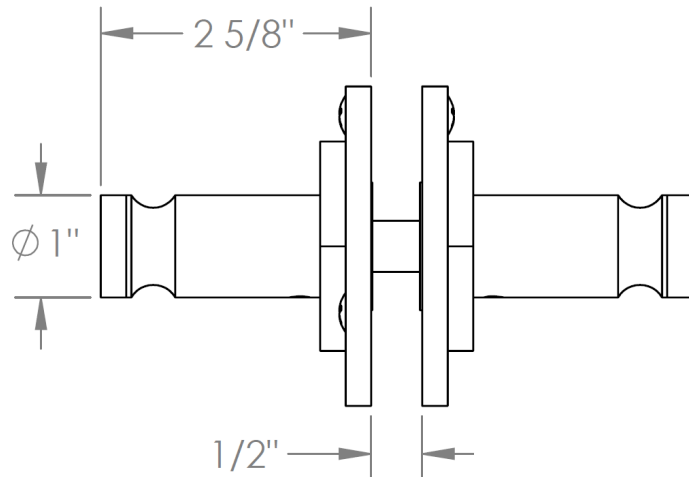

38-0.5DDP

Wall Mounted Double Shower Door Pull

WATERMARK DESIGNS 10/11/2018