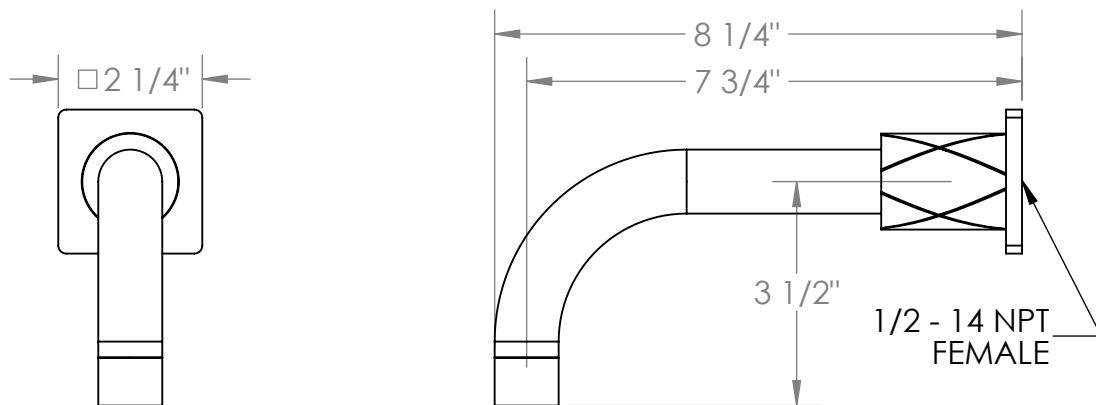

71-WBS-LLD4

Wall Mounted Bath Spout

Meets the applicable requirements of ASME A112.18.1-2005/CSA B125.1-05, entitled "Plumbing Supply Fittings"

WATERMARK DESIGNS 9/11/2019

350 Dewitt Ave Brooklyn NY 11207 USA T 718 257 2800 F 718 257 2144 info@watermark-designs.com