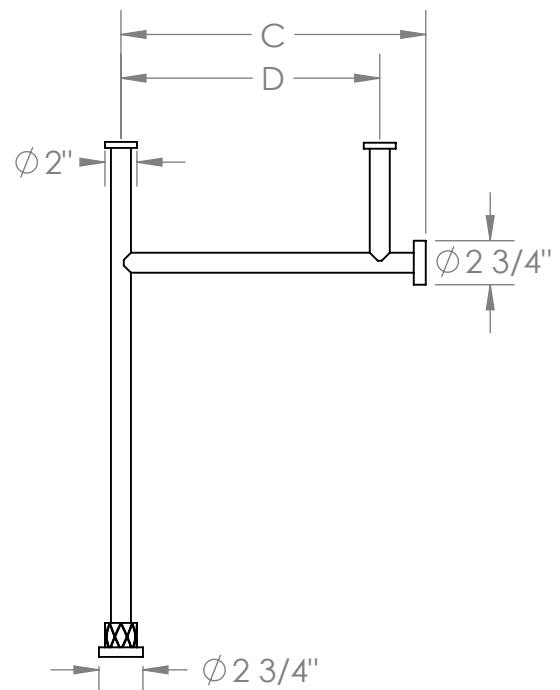

CON_LILST_

Console Legs For 24", 30" or 36"
Stone/ Marble/ Glass/ Wood Top

MODEL NO.	A	B	C	D
CON24-LILST	18 1/2"	21 1/4"	19"	16 1/8"
CON30-LILST	25 1/2"	28 1/4"	20"	17 1/8"
CON36-LILST	31 1/2"	34 1/4"	20"	17 1/8"

Meets the applicable requirements of ASME A112.18.1-2005/CSA B125.1-05, entitled "Plumbing Supply Fittings"

WATERMARK DESIGNS 9/18/2019

350 Dewitt Ave Brooklyn NY 11207 USA T 718 257 2800 F 718 257 2144 info@watermark-designs.com