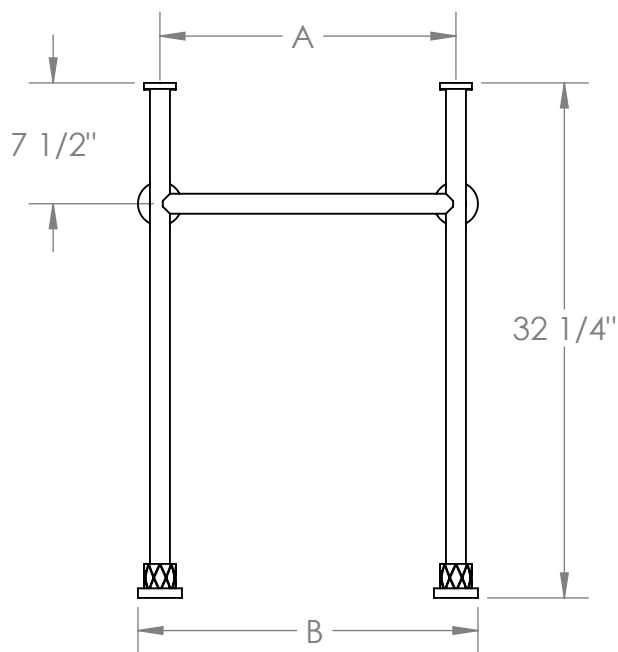

CON_LILST_

Console Legs For 24", 30" or 36"
Stone/ Marble/ Glass/ Wood Top

MODEL NO.	A	B	C	D
CON24-LILST	18 1/2"	21 1/4"	19"	16 1/8"
CON30-LILST	25 1/2"	28 1/4"	20"	17 1/8"
CON36-LILST	31 1/2"	34 1/4"	20"	17 1/8"

Meets the applicable requirements of ASME A112.18.1-2005/CSA B125.1-05, entitled "Plumbing Supply Fittings"

WATERMARK DESIGNS 9/18/2019

350 Dewitt Ave Brooklyn NY 11207 USA T 718 257 2800 F 718 257 2144 info@watermark-designs.com