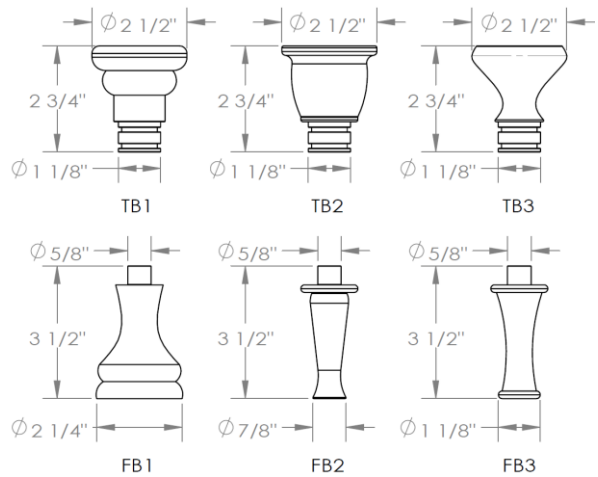

# CON -TRDST-S-S

For 24", 30" or 36" Top

Please Specify Top Base and Foot Base

MODEL NO.	A	B	C	D	E	F
CON24-TRDST	32 1/2"	23 3/8"	18 1/2"	21 1/4"	19"	16 1/8"
CON30-TRDST	32 1/2"	23 3/8"	25 1/2"	28 1/4"	20"	17 1/8"
CON36-TRDST	32 1/2"	23 3/8"	31 1/2"	34 1/4"	20"	17 1/8"