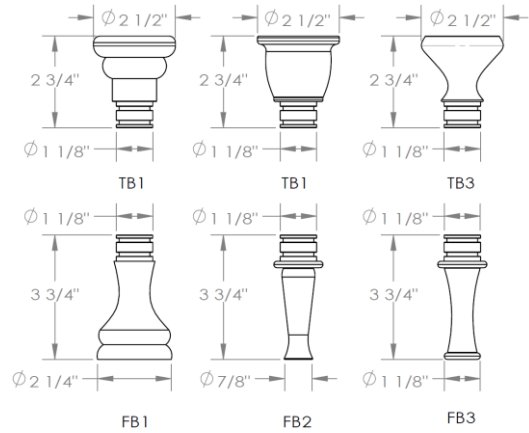

CON_-TRDST-T-D

Double Console Legs

Please Specify Top Base and Foot Base

MODEL NO.	A	B	C	D	E	F
CON60-TRDST	32 1/2"	23 3/8"	18 1/2"	53 3/4"	20"	17 1/8"
CON72-TRDST	32 1/2"	23 3/8"	25 1/2"	65 3/4"	20"	17 1/8"