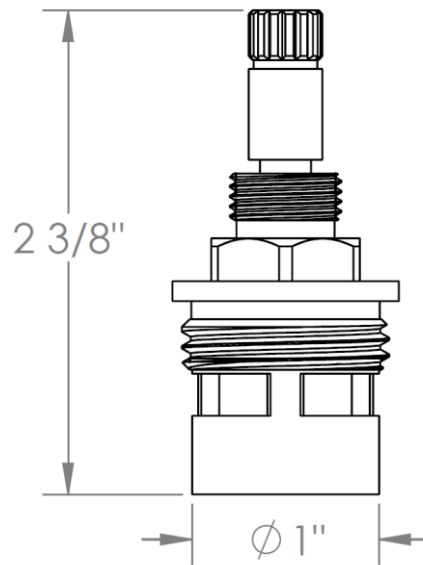

CRT508-H

3/4" Deck Mount Stem Cartridge – Hot
Standard For SS-508-H Valve
Half Turn Counter-Clockwise

Meets the applicable requirements of ASME A112.18.1-2005/CSA B125.1-05, entitled "Plumbing Supply Fittings"