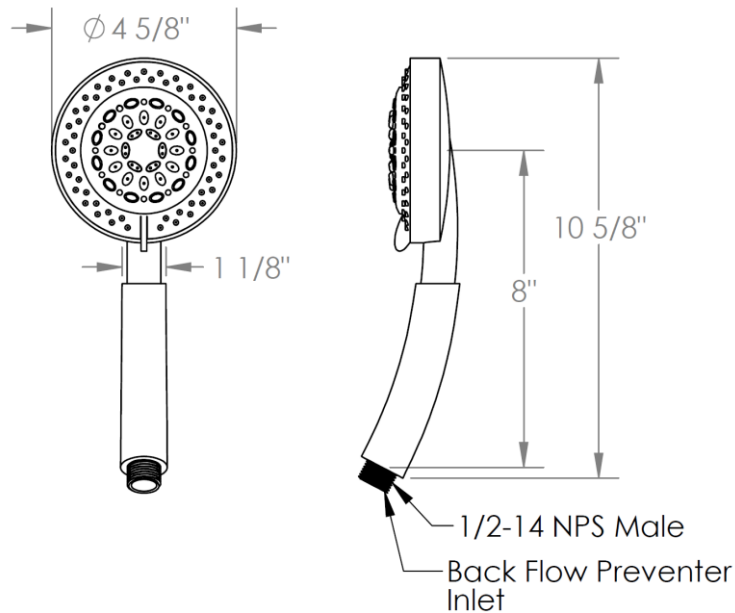

**SH-EH4**

Contemporary 4 Function Antiscale Hand Shower

Features Include Massage, Mist, Rain, Rain/Massage and Spray Patterns

Connection Types: 1/2" Male Supply

Flow Rate: 1.75 GPM

Meets the applicable requirements of ASME A112.18.1-2005/CSA B125.1-05, entitled "Plumbing Supply Fittings"